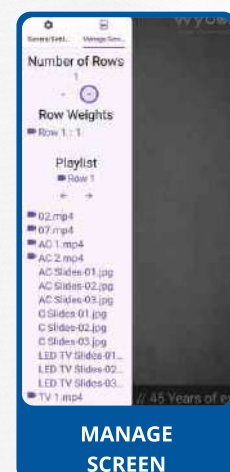

PENDRIVE BASED SOFTWARE

Offline pendrive-based solution is best suited for clients who do not need to update signage in multiple locations online. Our solution allows clients to update content easily from a pen drive or mobile app. The screen can be divided into multiple rows to show more than one content at a time. Ticker widget is also provided to show scrolling text at the bottom of the screen.

FEATURES

- Offline Operation (no Internet Required)
- Plug In, Copy, Plug Out
  - Content Stays In The Device's Memory Even After The Pendrive Is Removed
- Multiple Row Display
  - Row Height Ratios
  - Edit The Playlist For Each Row
- Scrolling Ticker Display
  - Speed
  - Ticker Colour
  - Ticker Font Size
- Hd Video And Photo Display
  - Different Fit Modes (fill, Fit, Zoom)
  - slide background colour
  - slide duration for photo slides
- Load and manage content from the mobile app
  - works on the same LAN/WiFi network