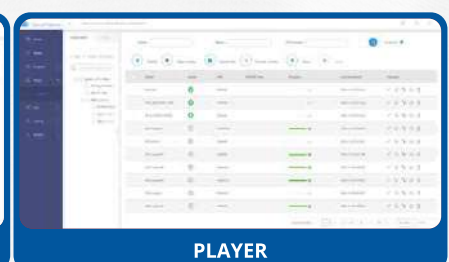

CLOUD BASED SOFTWARE

Our cloud-based solution allows clients to load content on devices remotely through the internet. With multi-user access with roles, multiple users can access the software with different permissions according to the client's requirements. Signage devices can be monitored for uptime, status and content playbacks. Software updates to devices can be delivered remotely.

FEATURES

- Push content to devices from cloud based CMS
- Content downloads and plays offline
- Internet-based widgets (RSS, Weather)
- Device grouping
- Multi-user operation with roles
- Track the percentage of terminals online
- Filter devices according to their current status (play, stop offline etc.)
- Upload and manage content in folders (picture, video, music, RSS and more)
- Play list creator with multiple content display zones
- Track device on-time and off-time for the day
- Monitor device events
- Playback log for content play count
- Software updates delivered remotely

PLAYER